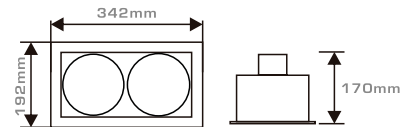

### Model:LDA-115

Input Voltage: AC 110~265V 50/60Hz  
 Power Rating: 15W  
 Lumens:1300lm~1400lm  
 LED Lifetime:>50000h  
 Color: ●3000K-○6500K  
 Cut out: 160mmX160mm  
 Shell Materials: Aluminum  
 IP Rating: IP40

### Model:LDA-215

Input Voltage: AC 110~265V 50/60Hz  
 Power Rating: 30W  
 Lumens:2600lm~2800lm  
 LED Lifetime:>50000h  
 Color: ●3000K-○6500K  
 Cut out: 315mmX160mm  
 Shell Materials: Aluminum  
 IP Rating: IP40

### Model:LDA-315

Input Voltage: AC 110~265V 50/60Hz  
 Power Rating: 45W  
 Lumens:4000lm~4200lm  
 LED Lifetime:>50000h  
 Color: ●3000K-○6500K  
 Cut out: 465mmX160mm  
 Shell Materials: Aluminum  
 IP Rating: IP40

### Model:LDA-120

Input Voltage: AC 110~265V 50/60Hz  
 Power Rating: 12W/15W/20W  
 Lumens:950lm~1100lm/1200lm~1400lm/1600lm~1800lm  
 LED Lifetime:>50000h  
 Color: ●2800K-○6500K  
 Cut out: 160mmX160mm  
 Shell Materials: Aluminum  
 IP Rating: IP40