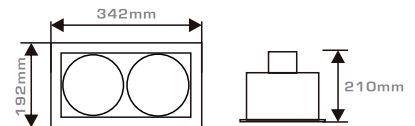

Model:LDA-220

Input Voltage: AC 110~265V 50/60Hz
Power Rating: 24W/30W/40W
Lumens:1900lm~2200lm/2400lm~2800lm/3200lm~3600lm
LED Lifetime:>50000h
Color: ●2800K-○6500K
Cut out: 315mmX160mm
Shell Materials: Aluminum
IP Rating: IP40