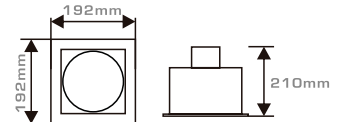

Model:LDA-120

Input Voltage: AC 110~265V 50/60Hz
Power Rating: 12W/15W/20W
Lumens:950lm~1100lm/1200lm~1400lm/1600lm~1800lm
LED Lifetime:>50000h
Color: ●2800K-○6500K
Cut out: 160mmX160mm
Shell Materials: Aluminum
IP Rating: IP40