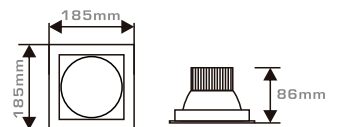

Model:LDA-W115

Input Voltage: AC 110~265V 50/60Hz
Power Rating: 15W
Lumens:1300lm~1400lm
LED Lifetime:>50000h
Color: ●3000K-○6500K
Cut out: 160mmX160mm
Shell Materials: Aluminum
IP Rating: IP40

Model:LDA-W215

Input Voltage: AC 110~265V 50/60Hz
Power Rating: 30W
Lumens:2600lm~2800lm
LED Lifetime:>50000h
Color: ●3000K-○6500K
Cut out: 315mmX160mm
Shell Materials:
IP Rating: IP40