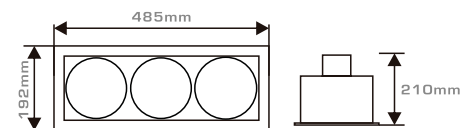

Model:LDA-320

Input Voltage: AC 110~265V 50/60Hz
Power Rating: 36W/45W
Lumens:2850lm~3300lm/3600lm~4200lm
LED Lifetime:>50000h
Color: ●2800K-○6500K
Cut out: 465mmX160mm
Shell Materials: Aluminum
IP Rating: IP40