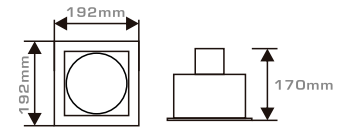

### Model:LDA-115

Input Voltage: AC 110~265V 50/60Hz  
 Power Rating: 15W  
 Lumens:1300lm~1400lm  
 LED Lifetime:>50000h  
 Color: ●3000K-○6500K  
 Cut out: 160mmX160mm  
 Shell Materials: Aluminum  
 IP Rating: IP40

### Model:LDA-215

Input Voltage: AC 110~265V 50/60Hz  
 Power Rating: 30W  
 Lumens:2600lm~2800lm  
 LED Lifetime:>50000h  
 Color: ●3000K-○6500K  
 Cut out: 315mmX160mm  
 Shell Materials: Aluminum  
 IP Rating: IP40

### Model:LDA-315

Input Voltage: AC 110~265V 50/60Hz  
 Power Rating: 45W  
 Lumens:4000lm~4200lm  
 LED Lifetime:>50000h  
 Color: ●3000K-○6500K  
 Cut out: 465mmX160mm  
 Shell Materials: Aluminum  
 IP Rating: IP40

### Model:LDA-320

Input Voltage: AC 110~265V 50/60Hz  
 Power Rating: 36W/45W  
 Lumens:2850lm~3300lm/3600lm~4200lm  
 LED Lifetime:>50000h  
 Color: ●2800K-○6500K  
 Cut out: 465mmX160mm  
 Shell Materials: Aluminum  
 IP Rating: IP40