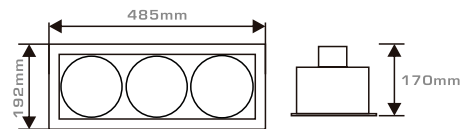

### Model:LDA-115

Input Voltage: AC 110~265V 50/60Hz  
 Power Rating: 15W  
 Lumens:1300lm~1400lm  
 LED Lifetime:>50000h  
 Color: ●3000K-○6500K  
 Cut out: 160mmX160mm  
 Shell Materials: Aluminum  
 IP Rating: IP40

### Model:LDA-215

Input Voltage: AC 110~265V 50/60Hz  
 Power Rating: 30W  
 Lumens:2600lm~2800lm  
 LED Lifetime:>50000h  
 Color: ●3000K-○6500K  
 Cut out: 315mmX160mm  
 Shell Materials: Aluminum  
 IP Rating: IP40

### Model:LDA-315

Input Voltage: AC 110~265V 50/60Hz  
 Power Rating: 45W  
 Lumens:4000lm~4200lm  
 LED Lifetime:>50000h  
 Color: ●3000K-○6500K  
 Cut out: 465mmX160mm  
 Shell Materials: Aluminum  
 IP Rating: IP40

### Model:LDA-320

Input Voltage: AC 110~265V 50/60Hz  
 Power Rating: 36W/45W  
 Lumens:2850lm~3300lm/3600lm~4200lm  
 LED Lifetime:>50000h  
 Color: ●2800K-○6500K  
 Cut out: 465mmX160mm  
 Shell Materials: Aluminum  
 IP Rating: IP40